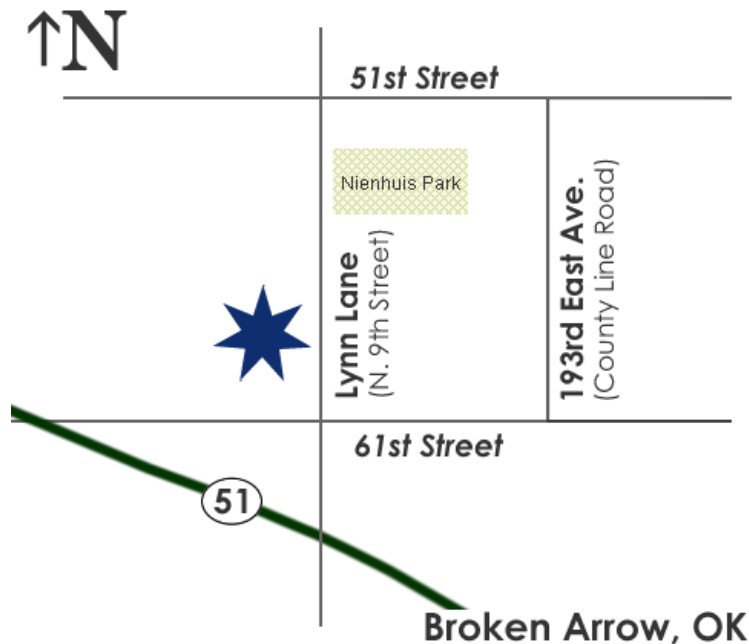

SCHOOLS:

- Country Lane Elementary
- Centennial Middle School
- North Intermediate High School
- Broken Arrow High School