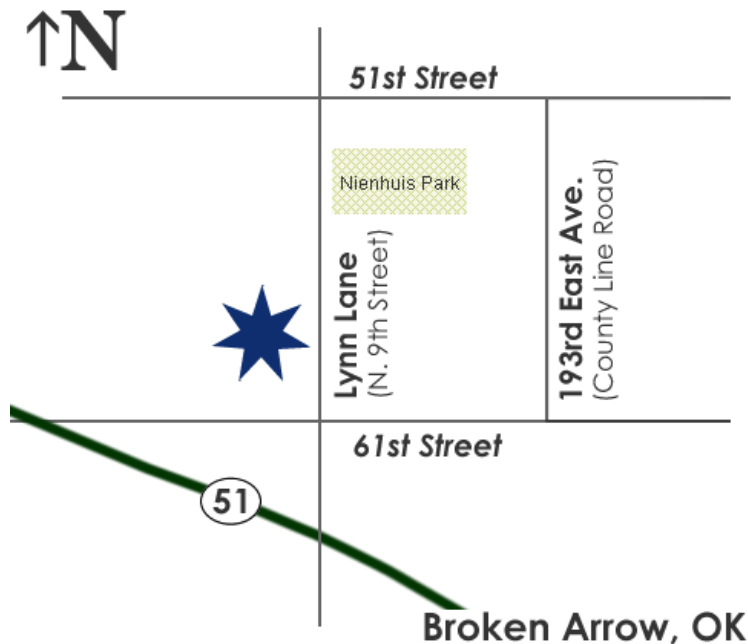

## Lynn Lane Villages

### Lynn Lane between 51st & 61st - Broken Arrow, OK

Lynn Lane Village, one of Windsor Homes communities located in Tulsa County in Broken Arrow. This community is next to the new Nienhuis Park which features a Community Center, gymnasium, swimming pool & Skate-Park. Windsor Homes offers single family homes; priced from \$170,000's to \$300,000's. The single family homes include both ranch style plans as well as two story homes.

#### SCHOOLS:

- Country Lane Elementary
- Centennial Middle School
- North Intermediate High School
- Broken Arrow High School